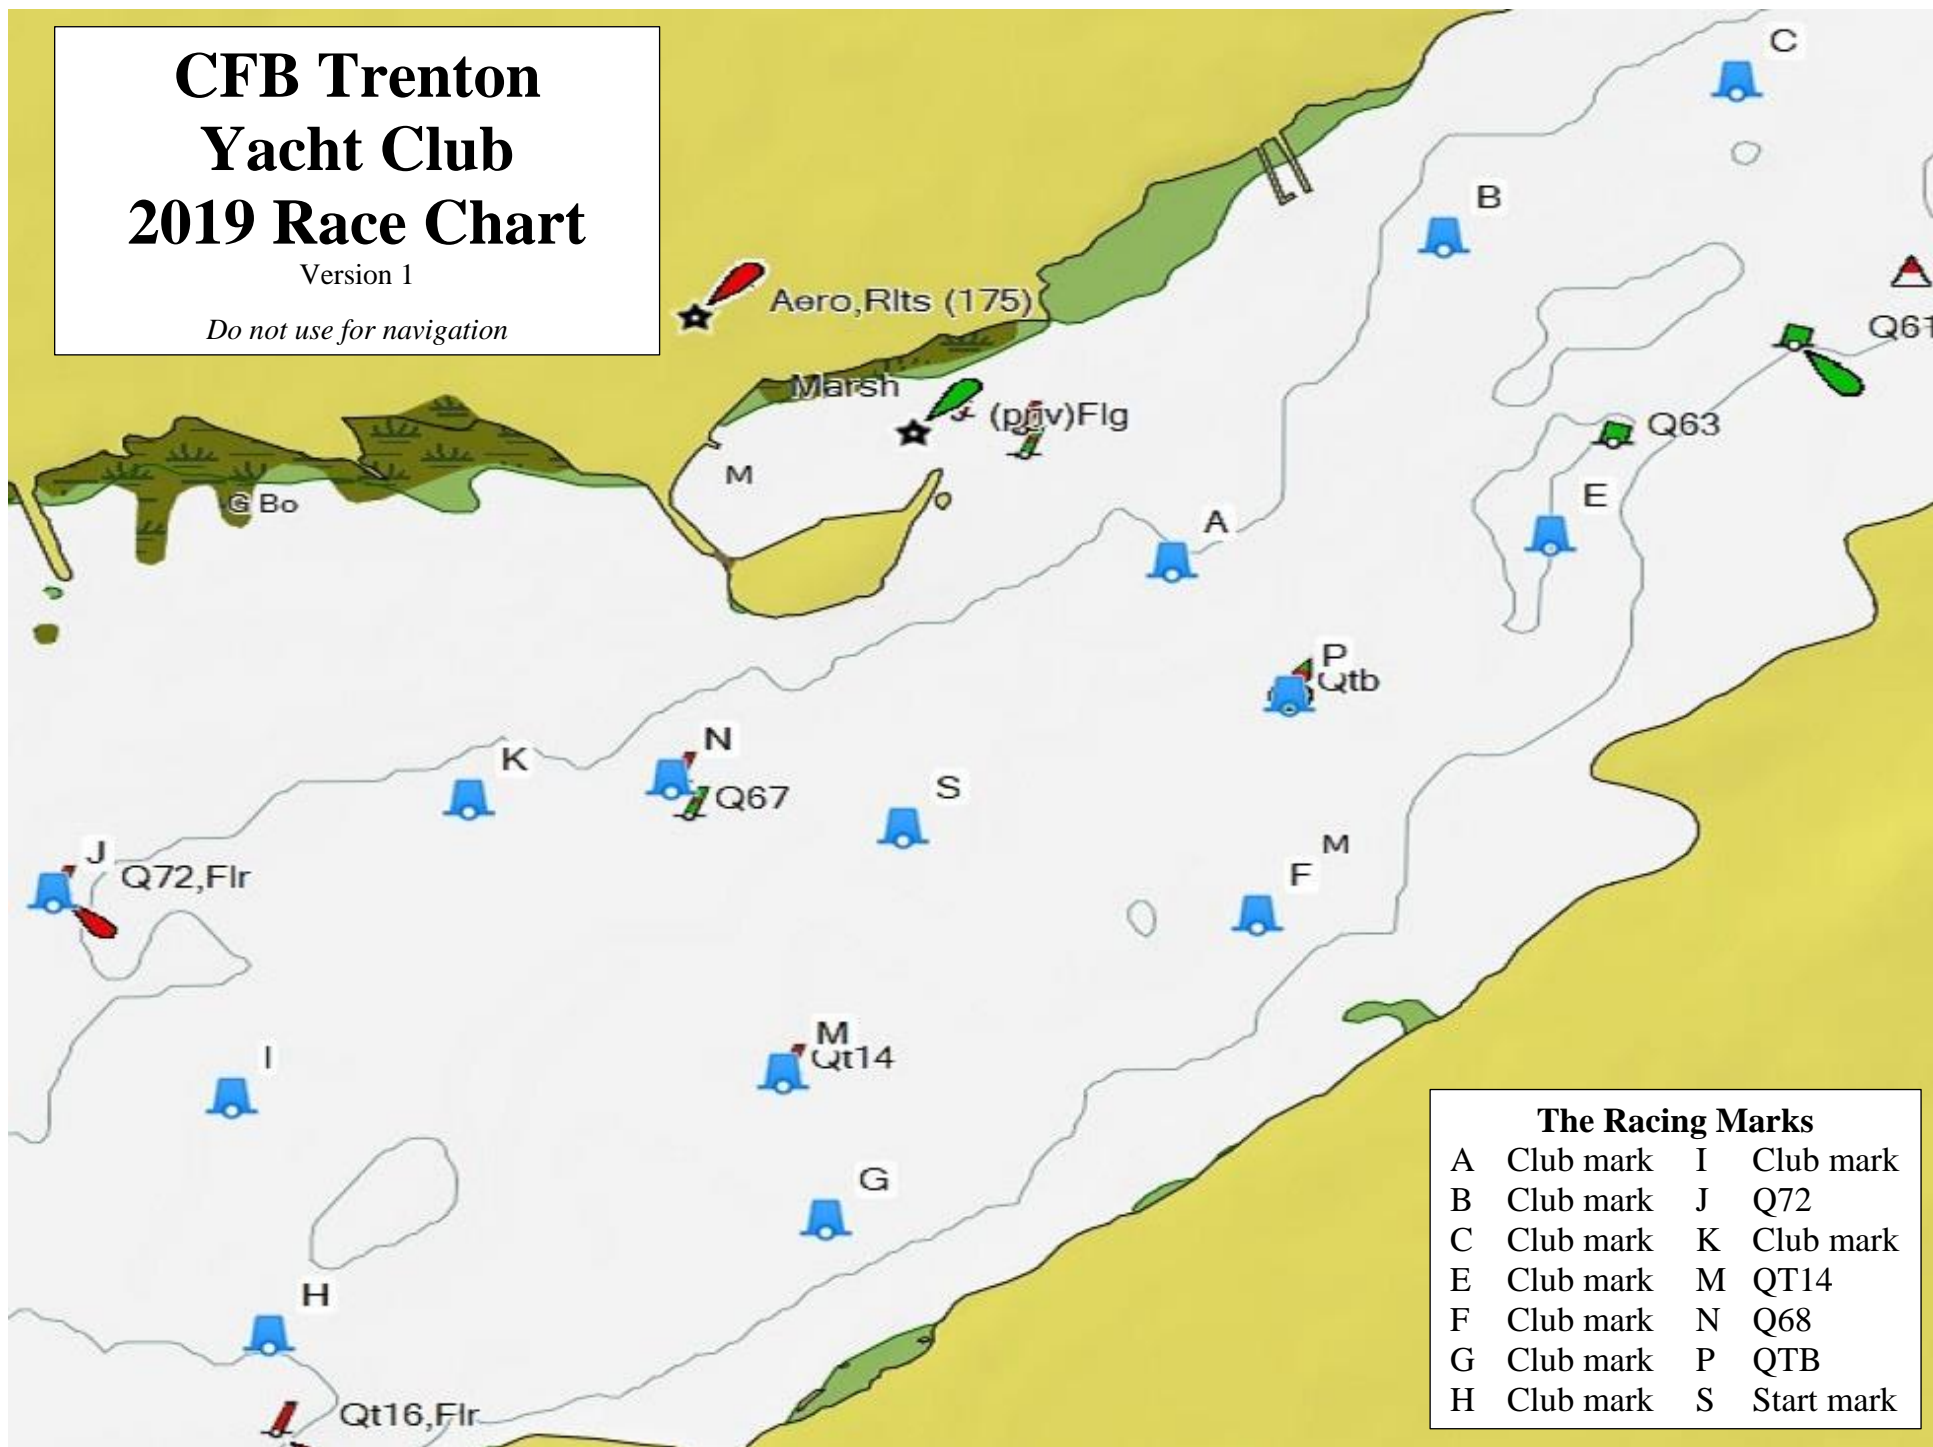

CFB Trenton Yacht Club 2019 Race Chart

Version 1

Do not use for navigation

The Racing Marks

| | | | |
|---|-----------|---|------------|
| A | Club mark | I | Club mark |
| B | Club mark | J | Q72 |
| C | Club mark | K | Club mark |
| E | Club mark | M | QT14 |
| F | Club mark | N | Q68 |
| G | Club mark | P | QTB |
| H | Club mark | S | Start mark |